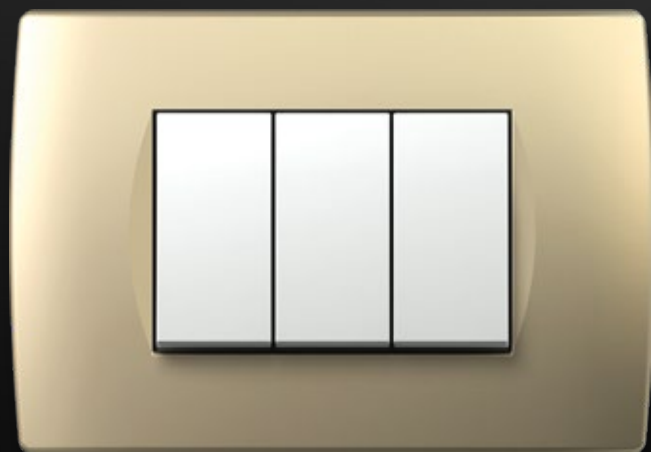

MODUL

SOFT

Zaobljene oblike in nežni prehodi prinesejo mehko v vaš dom.

Rounded shapes and soft transitions bring softness into your home.