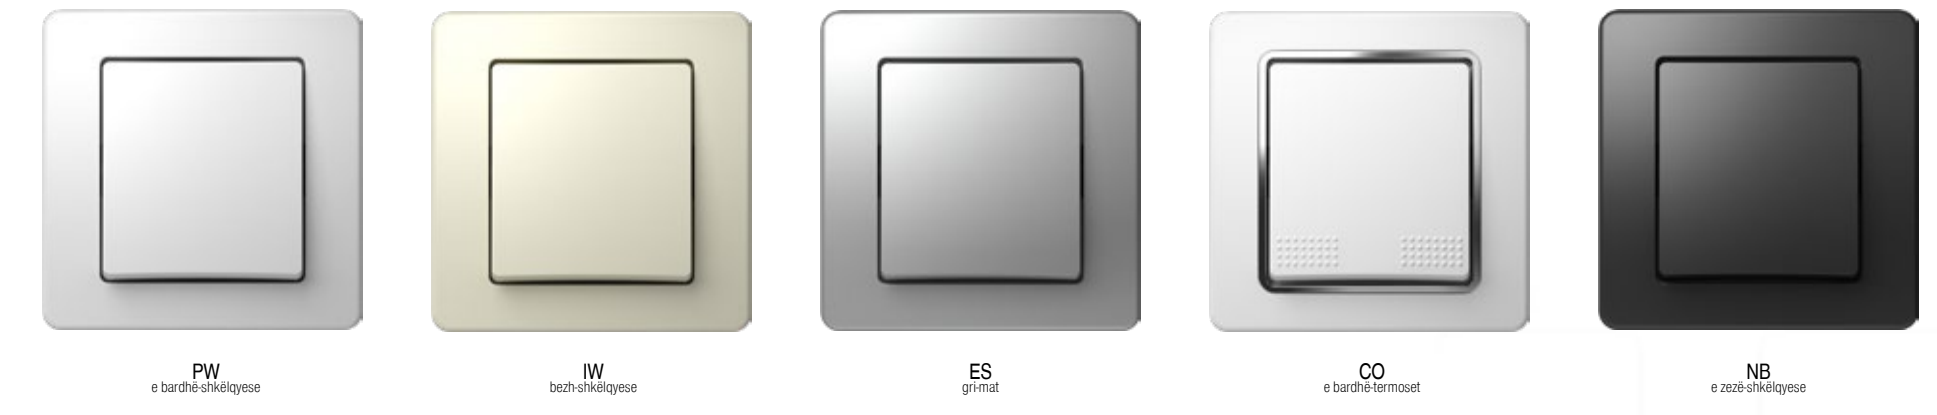

KORNIZAT OE

OE10 KORNIZË EKONOMIK 1
OE20 KORNIZË EKONOMIK 2 HORIZONTALE
OE30 KORNIZË EKONOMIK 3 HORIZONTALE

loji emri ngjyra

OE10	KORNIZË EKONOMIK 1	PW	e bardhë-shikëlqyese
OE20	KORNIZË EKONOMIK 2 HORIZONTALE	IW	bezh-shikëlqyese
OE30	KORNIZË EKONOMIK 3 HORIZONTALE	ES	gri-mat
		CO	e bardhë-termoset
		NB	e zebrë-shikëlqyese

KORNIZË EKONOMIK 1

OE10PW	OE20PW
OE10IW	OE20IW
OE10ES	OE20ES
OE10CO	OE20CO
OE10NB	OE20NB

KORNIZË EKONOMIK 2 HORIZONTALE

KORNIZAT DEKORATIVE COLOR

OE90GR	JESHILE	OE90GY	GRI
OE90BL	BLU	OE90BK	E ZEZË
OE90VO	VIOLET	OE90MB	MET. BLU
OE90PI	ROZE	OE90BZ	BRON
OE90RD	E KUQE	OE90CR	SILVER
OE90YL	E VERDHË	OE90GO	E ART
OE90WH	E BARDHË		

AKSESOR AE

AE10 MBUSHJE
AE20 KONEKTOR PESPOLAR PERMANENT 3P+N+E 5x4mm2
AE30 SHTEPZAN01

loji emri ngjyra

AE10	MBUSHJE	PW	e bardhë-shikëlqyese
AE20	KONEKTOR PESPOLAR PERMANENT 3P+N+E 5x4mm2	IW	bezh-shikëlqyese
AE30	SHTEPZAN01	ES	gri-mat
		CO	e bardhë-termoset
		NB	e zebrë-shikëlqyese